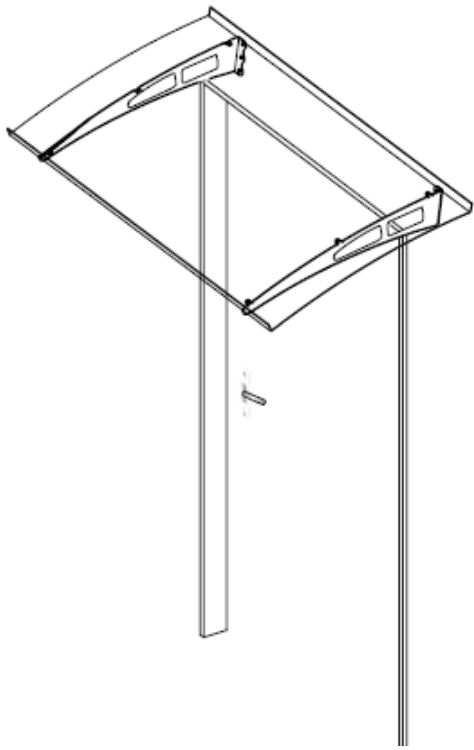

Lucida 1350 Assembly Instructions

After Sale Service

Email: sales@bayplastics.co.uk

Tel: +44 (0) 191 258 0777 Fax: +44 (0) 191 258 1010

Assembly Instructions

Tools & Equipment –

- ❖ Tape Measure
- ❖ Work Gloves
- ❖ Plastic or Rubber Mallet
- ❖ Lubricant
- ❖ Phillips Head Screwdriver
- ❖ Stepladder
- ❖ Drill
- ❖ 8 & 10mm Concrete Drill

For additional information please visit our
website: www.bayplastics.co.uk

Lucida 1350 CANOPY

Safety Advice

- ❖ Please follow the instructions as listed in this manual.
- ❖ Sort the parts and check against the list of contents.
- ❖ For safety purposes we strongly recommend that the product will be assembled by two people.
- ❖ Do not attempt to assemble the canopy in windy or wet conditions.
- ❖ Always wear shoes and safety goggles.
- ❖ Dispose of all plastic bags safely – keep them out of reach of small children.
- ❖ Keep children away from the assembly area.
- ❖ Do not attempt to assemble the canopy if you are tired, have taken drugs, medication or alcohol, or if you are prone to dizzy spells.
- ❖ When using a stepladder or power tools, ensure that you follow the manufacturer's safety advice.
- ❖ Ensure that there are no hidden pipes or cables in the wall before drilling.
- ❖ Please consult your local authorities if any permits are required to erect a canopy.