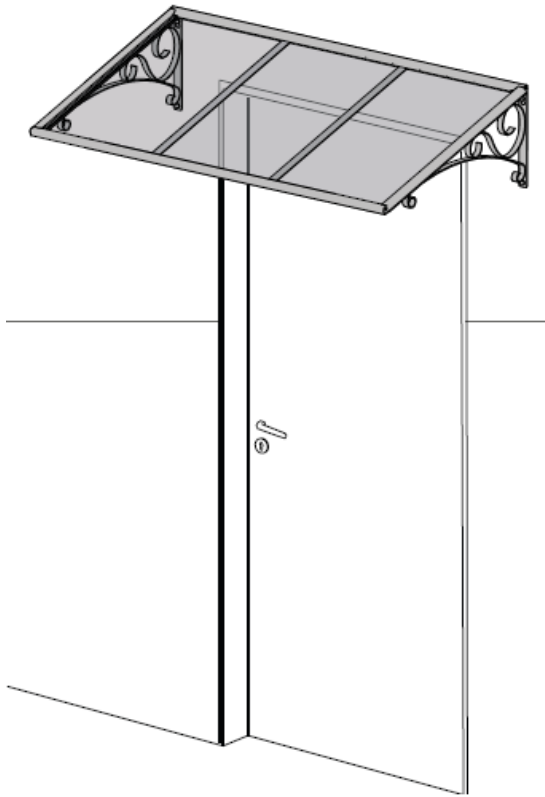

Venus 1350 Assembly Instructions

After Sale Service

Email: sales@bayplastics.co.uk

Tel: +44 (0) 191 258 0777

Fax: +44 (0) 191 258 1010